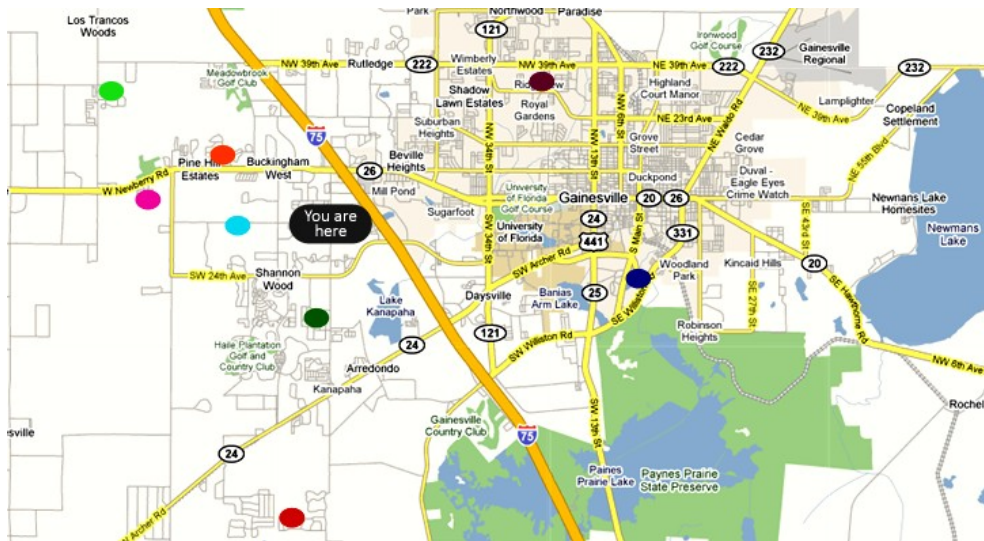

## Community Groups at Christ Community (color coded by location)

| Group                 | Day       | Time   | Contact    | Phone #      |
|-----------------------|-----------|--------|------------|--------------|
| 43rd Group            | Sunday    | 4PM    | Kubo       | 352-246-7439 |
| Kenwood Group         | Wednesday | 7PM    | Gallagher  | 352-337-1468 |
| Kanapaha              | Sunday    | 6PM    | Gilbertson | 502-545-3231 |
| Glenn Springs         | Thursday  | 7PM    | Hamersma   | 352-376-1471 |
| What's in Your Queue? | Sunday    | 6:30PM | Staples    | 352-538-2789 |
| Gospel of Mark        | Monday    | 7:30PM | Neder      | 352-332-3486 |
| Jonesville Group      | Wednesday | 6PM    | Matthews   | 352-331-3463 |
| Newberry Group        | Sunday    | 6PM    | White      | 352-225-3557 |